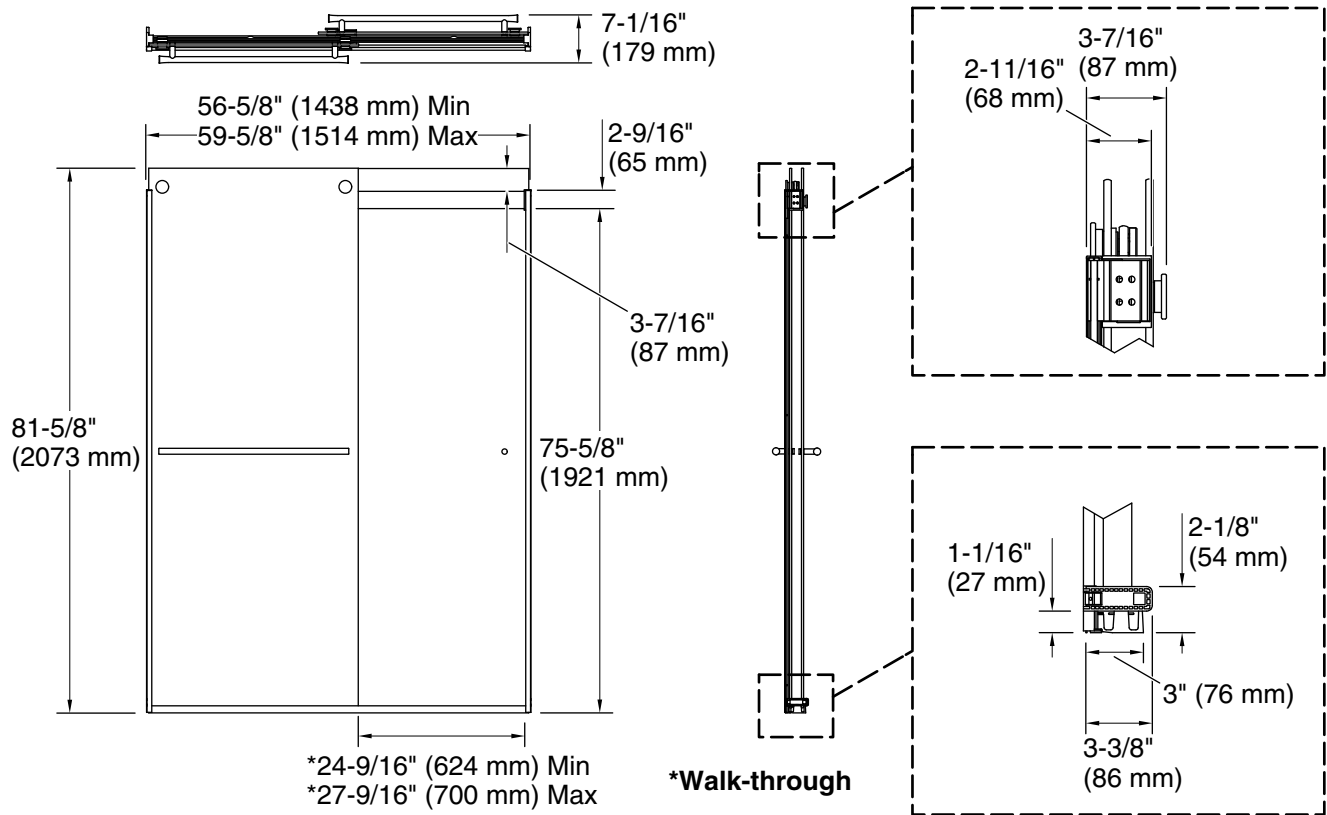

Material

- Frameless, 3/8" (10 mm) thick Crystal Clear tempered glass
- Anodized aluminum prevents rust and corrosion

Installation

- Fits opening widths 56-5/8" – 59-5/8" (1438 –1514 mm)
- 81-5/8" (2073 mm) high, with a lofty 75-5/8" (1921 mm) minimum head clearance
- 3" (76.2 mm) width adjustment
- Out-of-plumb adjustability simplifies installation
- For residential use only
- Not for use in hospitality

Color	Code	Description
	SHP	Bright Polished Silver
	BNK	Anodized Brushed Nickel
	2MB	Vibrant™ Brushed Moderne Brass
	BL	Matte Black

Available Glass Options

Code	Description
L	Crystal Clear

Levity™ Plus

81-5/8" H sliding shower door with 3/8"-thick glass
K-702430-L

Technical Information

All product dimensions are nominal.

Installation type: For shower base installation

Base-To-Wall 1/2" (13 mm)

Radius – Max:

Glass coating: CleanCoat+

Notes

Install this product according to the installation instructions.

The vertical opening should be a minimum of 84-5/8" (2149 mm) to allow for installation clearance.